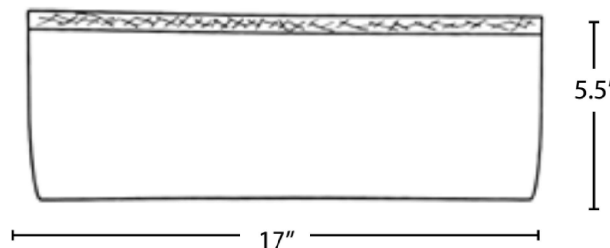

Recommended for ISO classification 1 - 9, (per IEST-RP-CC003.3). Tested via Helmke Drum.

FAST FACTS

Material

Spunbond Polypropylene
28 grams/m²

Seams

Heat sealed

Color

Blue

Other

Anti-Static
100% Latex non-skid pattern (1.2 grams/m²)

PACKAGING

Item #	Pairs	l x w x h (in)	Wt (lbs)
SCMNS-28-1	50 bundle	14 x 6.5 x 5	1.6
SCMNS28-SF-750	750 case	19 x 15 x 25	24

DIMENSIONS

1-888-982-2668
orders@shoecovermagic.ca
shoecovermagic.ca